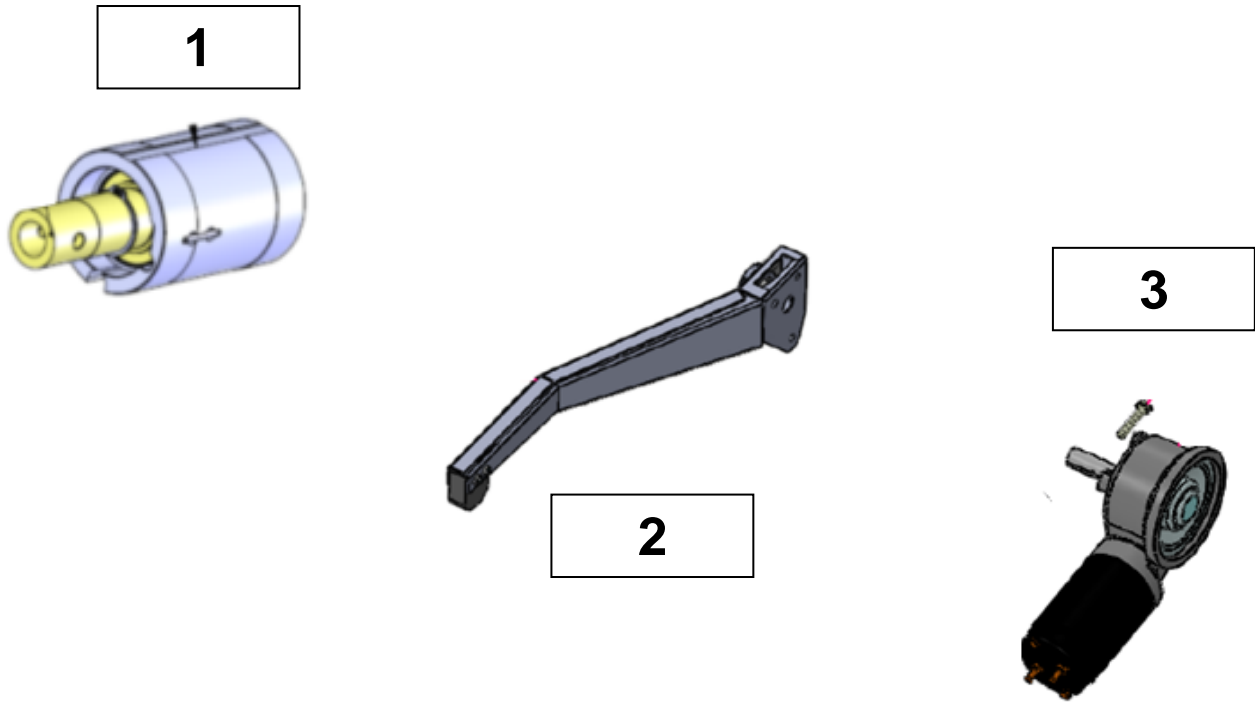

Centre Drive Assembly

ITEM NO	PART NO	DESCRIPTION	STOCK CODE	QTY
1	523-1216	Centre Drive Hub Assembly STD	YCENTREDRIVEHUB	1
1	Variation	Centre Drive Hub Roll to the Right Only	YCENTREDRIVEHUB-RH	1
1	Variation	Centre Drive Hub c/w Keyed Centre Shaft	YCENTREDRIVEHUB-KEYED	1
2	523-1249	Centre Drive Hub Torque Arm	YCENTREDRIVEARM	1
3	Variation	Motor c/w Gearbox 90:1	XMOTORDDRIVEORIDE	1
3	Variation	Heavy Duty Motor c/w Gearbox 90:1	YMOTOR90HD	1

The torque arm has been changed from previous design and we do not keep stock of older model.