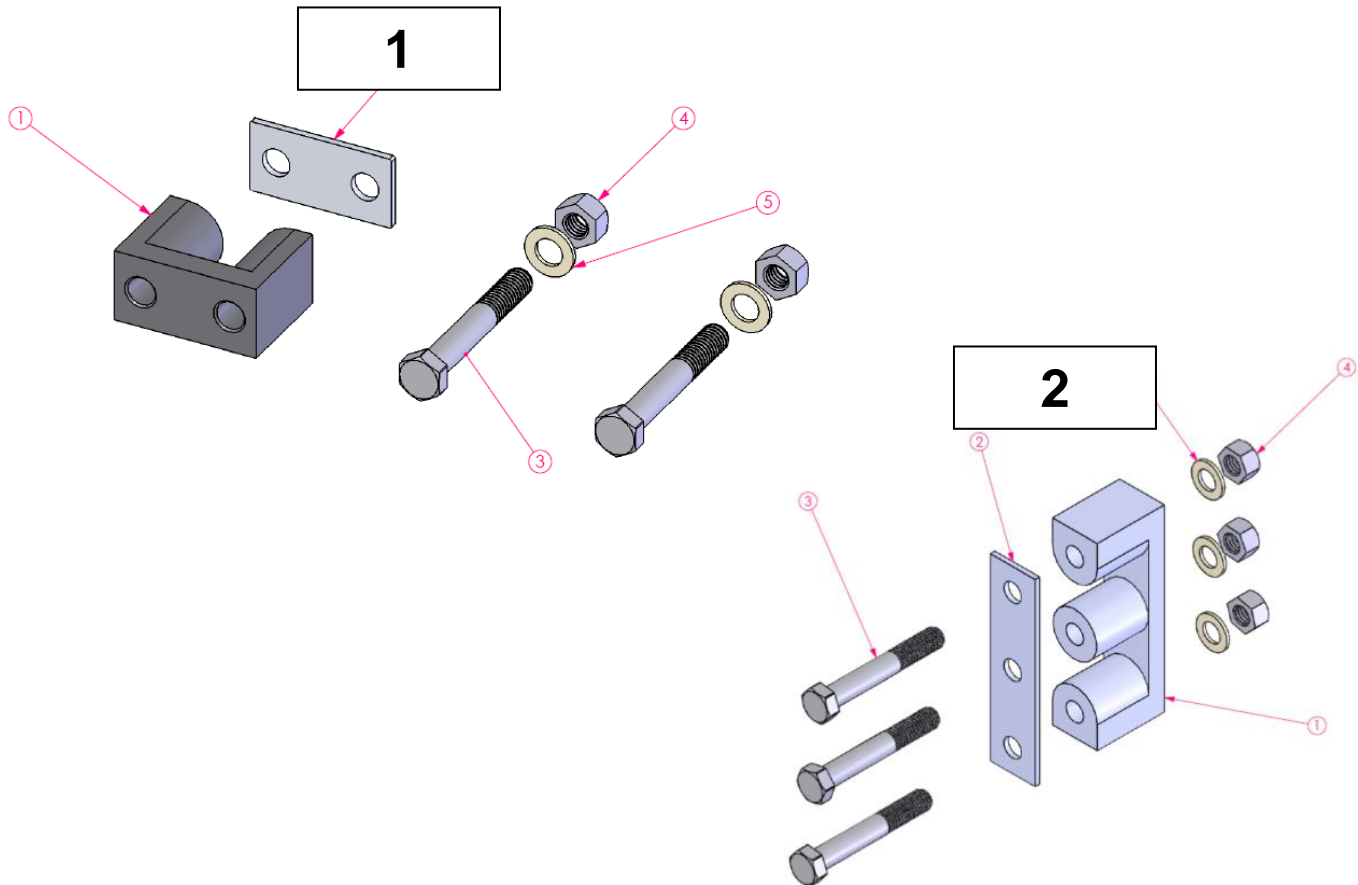

FM 13737

HARSH[®]
www.harshuk.com

Registered office as above. Registered in England No. 2168135. VAT Reg. No. 475 4892 00

Side Drive Kit Breakdown

ITEM NO	PART NO	DESCRIPTION	STOCK CODE	QTY
1-25	523-1217	Side Drive Assembly	YSIDEDRIVEKIT	1
22	Variation	Motor c/w Gearbox 60:1	YMOTORSIDE60	1
22	Variation	Motor c/w Gearbox 90:1	XMOTORDDRIVEORIDE	2

The side drive kit is only available as a complete unit at the moment.

Side Guide Selection

ITEM NO	PART NO	DESCRIPTION	STOCK CODE	QTY
1	523-1243	Single Strap Guide	YGUIDESINGLE	5
2	523-1242	Double Strap Guide	YGUIDEDOUBLE	1

Centre Drive Assembly

ITEM NO	PART NO	DESCRIPTION	STOCK CODE	QTY
1	523-1216	Centre Drive Hub Assembly STD	YCENTREDRIVEHUB	1
1	Variation	Centre Drive Hub Roll to the Right Only	YCENTREDRIVEHUB-RH	1
1	Variation	Centre Drive Hub c/w Keyed Centre Shaft	YCENTREDRIVEHUB-KEYED	1
2	523-1249	Centre Drive Hub Torque Arm	YCENTREDRIVEARM	1
3	Variation	Motor c/w Gearbox 90:1	XMOTORDDRIVEORIDE	1
3	Variation	Heavy Duty Motor c/w Gearbox 90:1	YMOTOR90HD	1

When dealing with enquiry's for centre and side poles. The length of the pole will need to be specified.

If the enquiry is to replace poles which were not originally supplied by Harsh the diameter and wall thickness will need to be cross referenced to ensure the poles will fit.