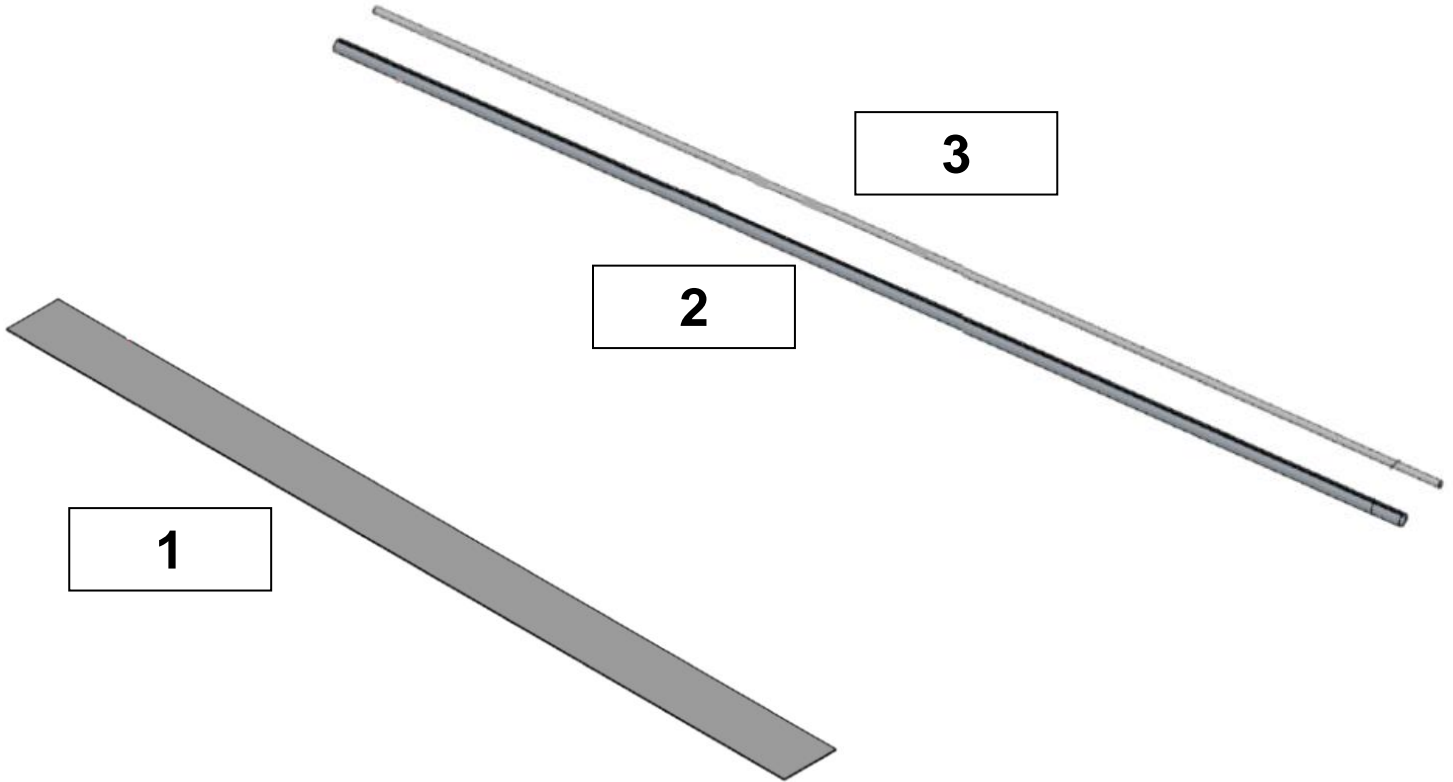

The side drive kit is only available as a complete unit at the moment.

Side Guide Selection

ITEM NO	PART NO	DESCRIPTION	STOCK CODE	QTY
1	523-1243	Single Strap Guide	YGUIDESINGLE	5
2	523-1242	Double Strap Guide	YGUIDEDOUBLE	1

The torque arm has been changed from previous design and we do not keep stock of older model.

Poles and Apex Strips

ITEM NO	PART NO	DESCRIPTION	STOCK CODE	QTY
1	-	Plastic Wear Strip for Apex to fit RNG	YWEARSTRIP	1
2	-	Alloy Centre Pole R'n'G 3 1/2"Od x 1/4"Wall x 33Ft Long	RNG-CP3121433A	1
2	-	Alloy Centre Pole R'n'G 3 1/2"Od x 1/4"Wall x 23Ft Long	RNG-CP3121423A	1
-	-	Alloy Centre Pole Joiner R'n'G 3"Od x 1/4" Wall	RNG-CPJ314A	1
3	-	Alloy Side Pole R'n'G 2"Od x 1/8" Wall x 35Ft Long	RNG-SP21835A	1
3	-	Alloy Side Pole R'n'G 2"Od x 1/8" Wall x 25Ft Long	RNG-SP21825A	1

When dealing with enquiry's for centre and side poles. The length of the pole will need to be specified.

If the enquiry is to replace poles which were not originally supplied by Harsh the diameter and wall thickness will need to be cross referenced to ensure the poles will fit.