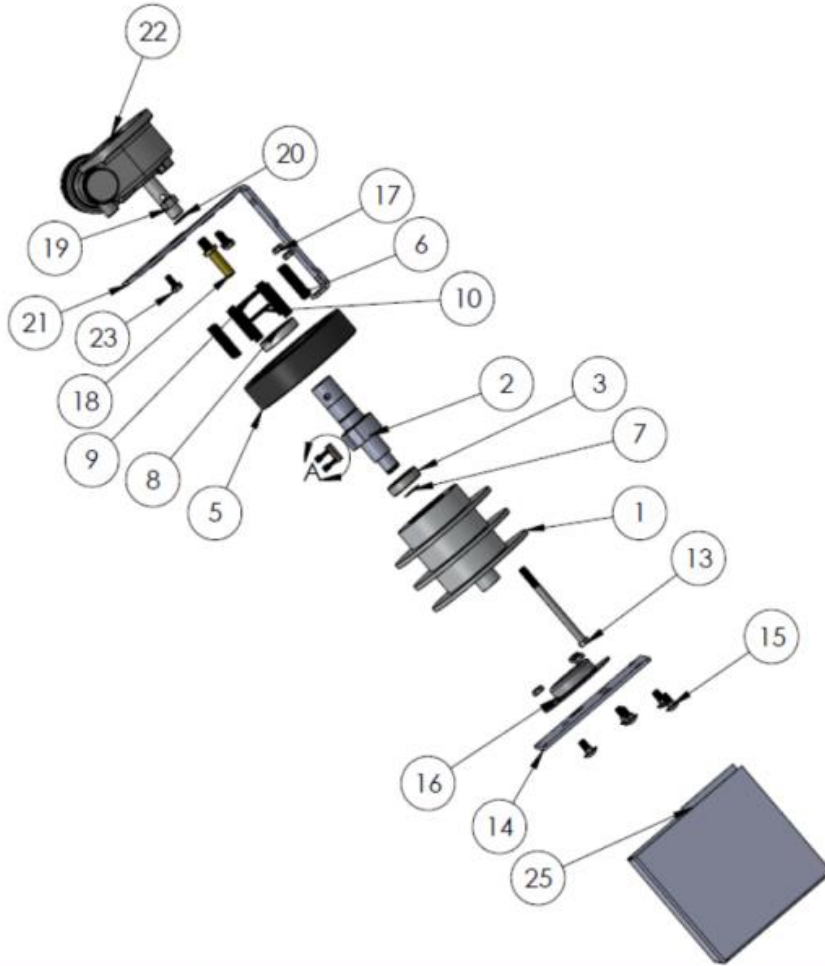

FM 13737

HARSH[®]
www.harshuk.com

Registered office as above. Registered in England No. 2168135. VAT Reg. No. 475 4892 00

Side Drive Kit Breakdown

ITEM NO	PART NO	DESCRIPTION	STOCK CODE	QTY
1-25	523-1217	Side Drive Assembly	YSIDEDRIVEKIT	1
22	Variation	Motor c/w Gearbox 60:1	YMOTORSIDE60	1
22	Variation	Motor c/w Gearbox 90:1	XMOTORDDRIVEORIDE	2

The side drive kit is only available as a complete unit at the moment.

Side Guide Selection

ITEM NO	PART NO	DESCRIPTION	STOCK CODE	QTY
1	523-1243	Single Strap Guide	YGUIDESINGLE	5
2	523-1242	Double Strap Guide	YGUIDEDOUBLE	1

Centre Drive Assembly

ITEM NO	PART NO	DESCRIPTION	STOCK CODE	QTY
1	523-1216	Centre Drive Hub Assembly STD	YCENTREDRIVEHUB	1
1	Variation	Centre Drive Hub Roll to the Right Only	YCENTREDRIVEHUB-RH	1
1	Variation	Centre Drive Hub c/w Keyed Centre Shaft	YCENTREDRIVEHUB-KEYED	1
2	523-1249	Centre Drive Hub Torque Arm	YCENTREDRIVEARM	1
3	Variation	Motor c/w Gearbox 90:1	XMOTORDDRIVEORIDE	1
3	Variation	Heavy Duty Motor c/w Gearbox 90:1	YMOTOR90HD	1

When dealing with enquiry's for centre and side poles. The length of the pole will need to be specified.

If the enquiry is to replace poles which were not originally supplied by Harsh the diameter and wall thickness will need to be cross referenced to ensure the poles will fit.